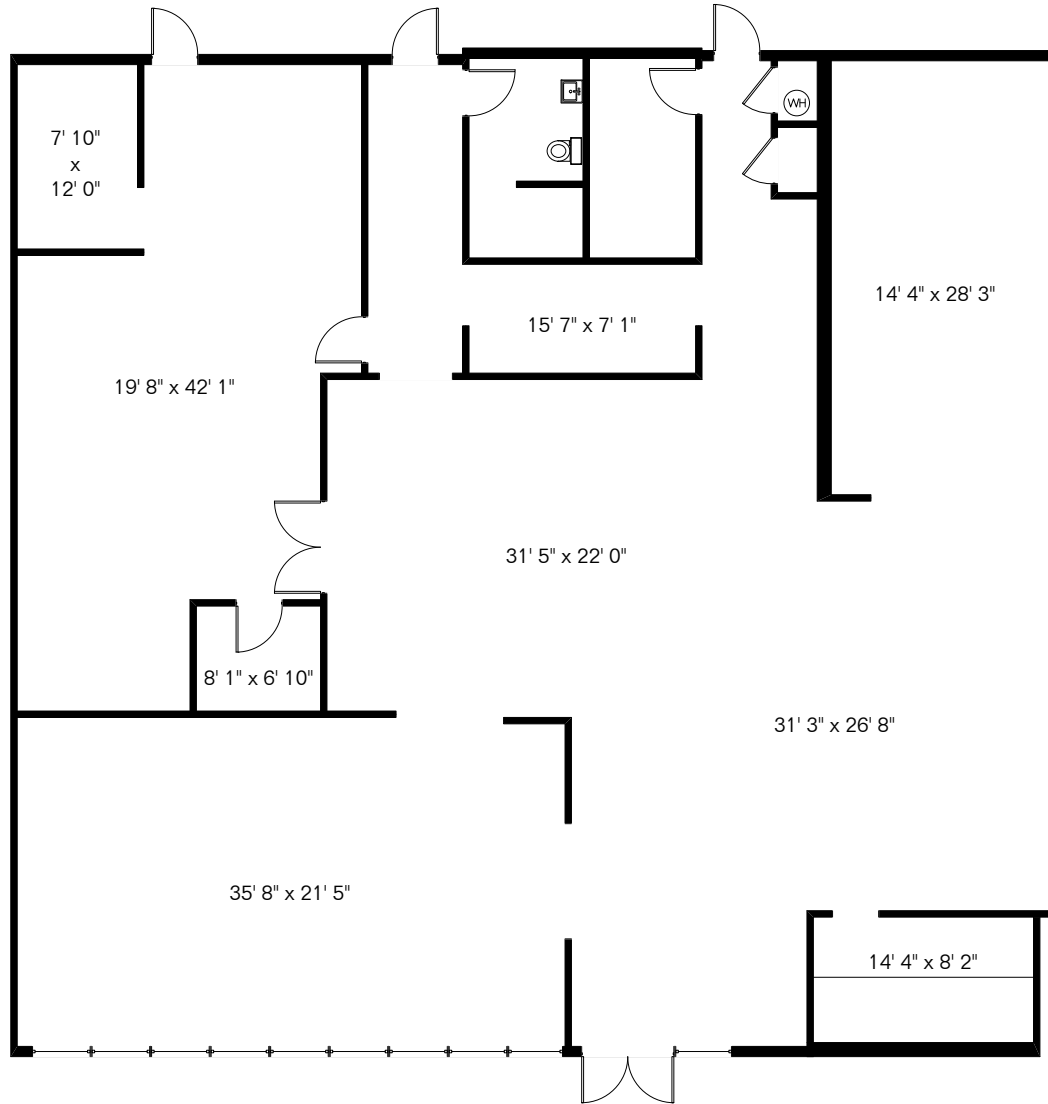

The square footages and room size information are deemed to be reliable but are not guaranteed and should be independently verified.

10050 W Bell Rd Suite 16-17

Gross 4,422 Sq Ft

Site Visit June 2017

0 ft. 6 ft. 10 ft. 20 ft.

Copyright 2017 Floor Plans First! LLC
All Rights Reserved.

www.FloorPlansFirst.com

Toll Free (877) 887-1500
Voice (520) 881-1500
Fax (520) 791-7701

Floor Plans First!
See the Floor Plan First!